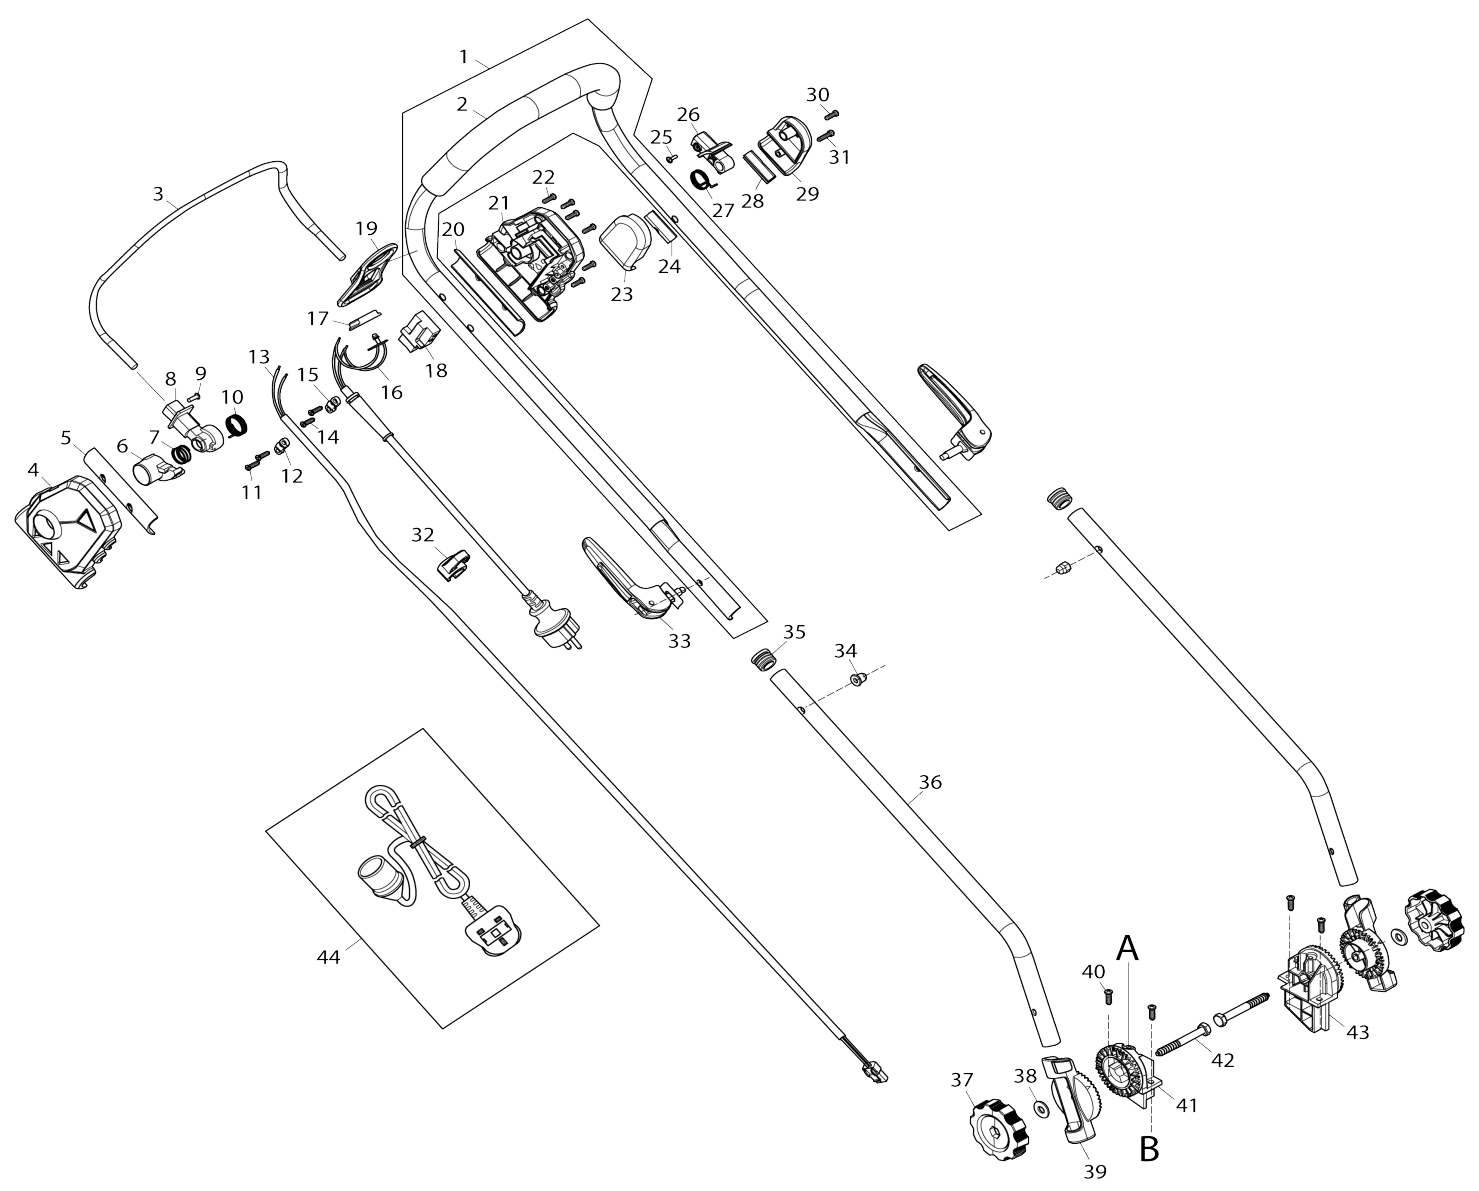

Model No.ELM3320 330MM ELECTRIC LAWN MOWER