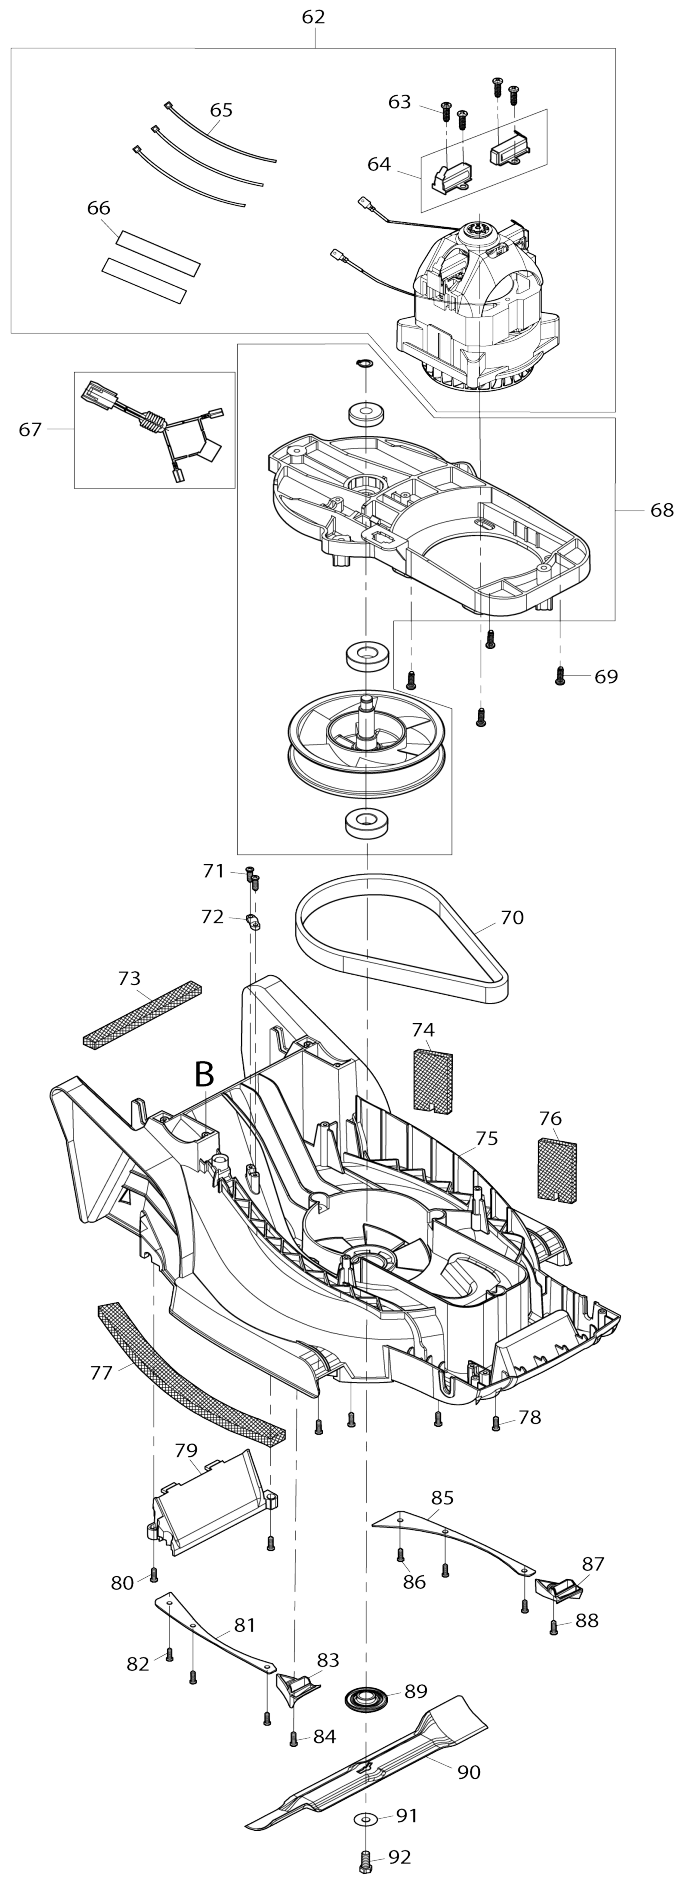

Model No.ELM3320 330MM ELECTRIC LAWN MOWER

Model No.ELM3320 330MM ELECTRIC LAWN MOWER

Item No.	Parts No.	Description	Interchangability	Q'ty	New/Old	Note1	Note2
001	YA00000783	UPPER HANDLE BAR ASSY		1			
D10		INC. 2					
002	YA00001163	SPONGE GRIP		1			
003	YA00000784	SWITCH LEVER		1			
004	YA00000765	SWITCH BOX RIGHT		1			
005	YA00000786	SWITCH BOX CLAMP SPASER		1			
006	YA00000766	SWITCH LINK BUTTON		1			
007	YA00000767	COMPRESSION SPRING 16.8		1			
008	YA00000768	SWITCH LEVER END CAP RIGHT		1			
009	652024721	SELF DRILLING SCREW 3.5X10		1			
010	YA00000769	SWITCH TORSION SPRING 21		1			
011	YA00000778	SELF TAPPING SCREW ST4X16		2			
012	YA00000780	CORD CLAMP		1			
013	YA00000771	POWER SUPPLY CORD ASSY		1			
014	YA00000778	SELF TAPPING SCREW ST4X16		2			
015	YA00000780	CORD CLAMP		1			
016	YA00000773	POWER SUPPLY CORD ASSY (EURO)		1			
017	YA00000781	INDICATOR LENZ		1			
018	YA00000772	SWITCH		1			
019	652023811	CABLE HANGER		1			
020	YA00000786	SWITCH BOX CLAMP SPASER		1			
021	YA00000782	SWITCH BOX LEFT		1			
022	YA00000778	SELF TAPPING SCREW ST4X16		6			
023	652023795	SPRING BOX RIGHT		1			
024	YA00000787	LEVER BOX CLAMP SPASER		1			
025	652024721	SELF DRILLING SCREW 3.5X10		1			
026	652023794	SWITCH LEVER END LEFT		1			
027	YA00000737	TORSION SPRING		1			
028	YA00000787	LEVER BOX CLAMP SPASER		1			
029	652023793	SPRING BOX LEFT		1			
030	YA00000778	SELF TAPPING SCREW ST4X16		1			
031	YA00000785	SELF TAPPING SCREW ST4X25		1			
032	YA00000799	CABLE CLIP		1			
033	YA00000801	TENSION LEVER ASSY		2			
034	YA00000802	HEX.FRANGE CAP NUT M6		2			
035	YA00001166	PIPE END CAP		2			
036	YA00001167	LOWER HANDLE		2			
037	YA00000803	M8 KNOB		2			
038	YA00000420	WASHER		2			
039	YA00000804	ANGLE ADJUSTMENT JOINT UPPER		2			
040	YA00000806	SELF TAPPING SCREW ST5X20		4			
041	YA00000805	ANGLE ADJUSTMENT JOINT LOWER		1			
042	YA00000807	HEX BOLT M8X65		2			
043	YA00000808	ANGLE ADJUSTMENT JOINT LOWER		1			
045	YA00000832	REAR FLAP BULE		1