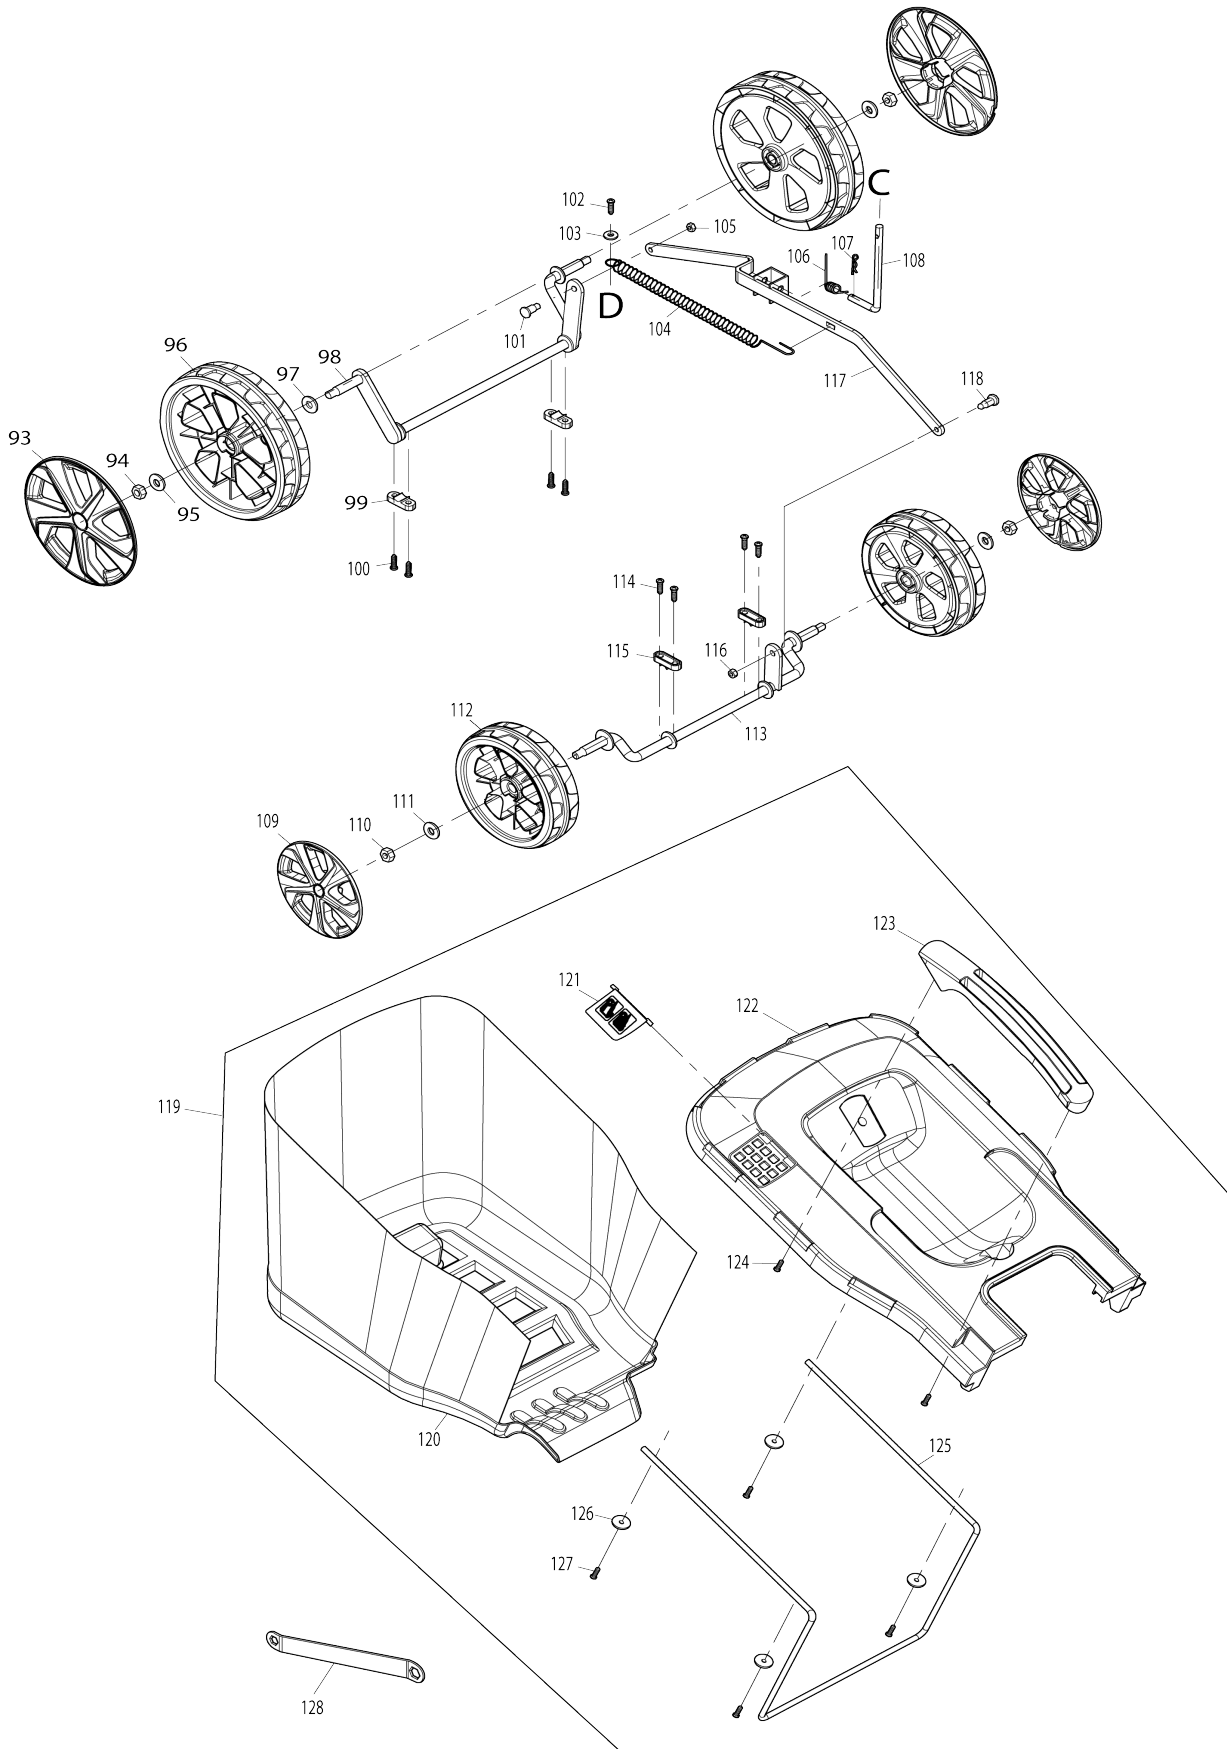

Model No.ELM3320 330MM ELECTRIC LAWN MOWER