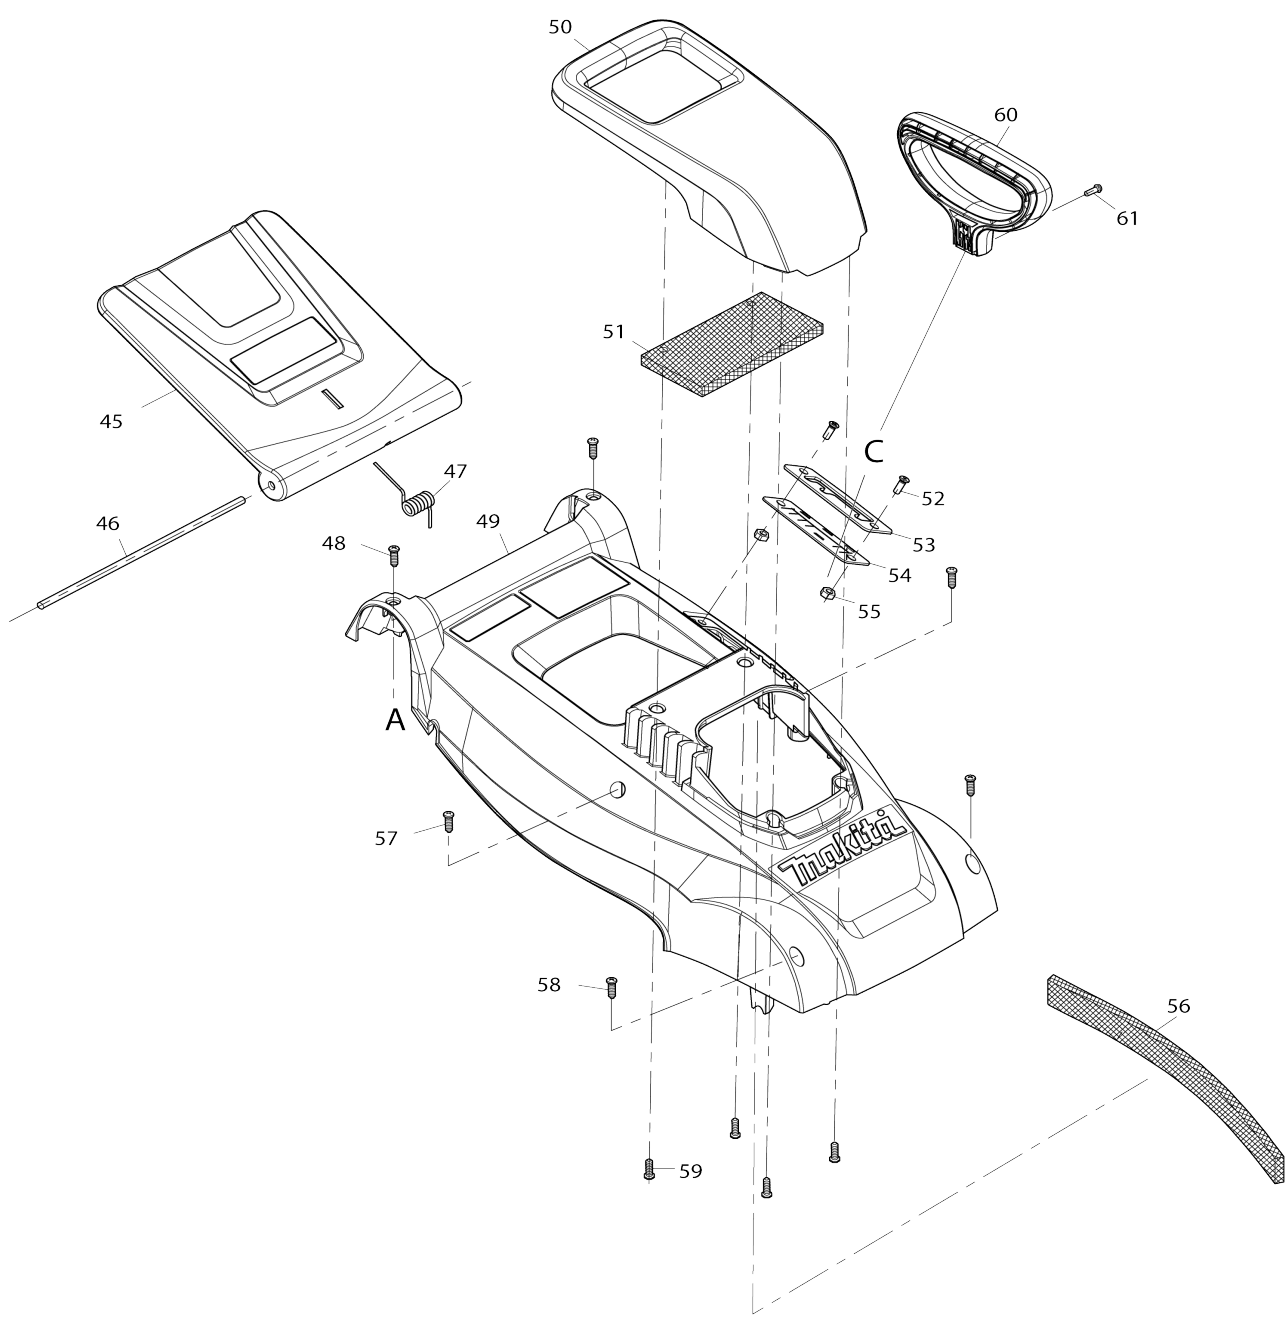

Model No.ELM3320 330MM ELECTRIC LAWN MOWER