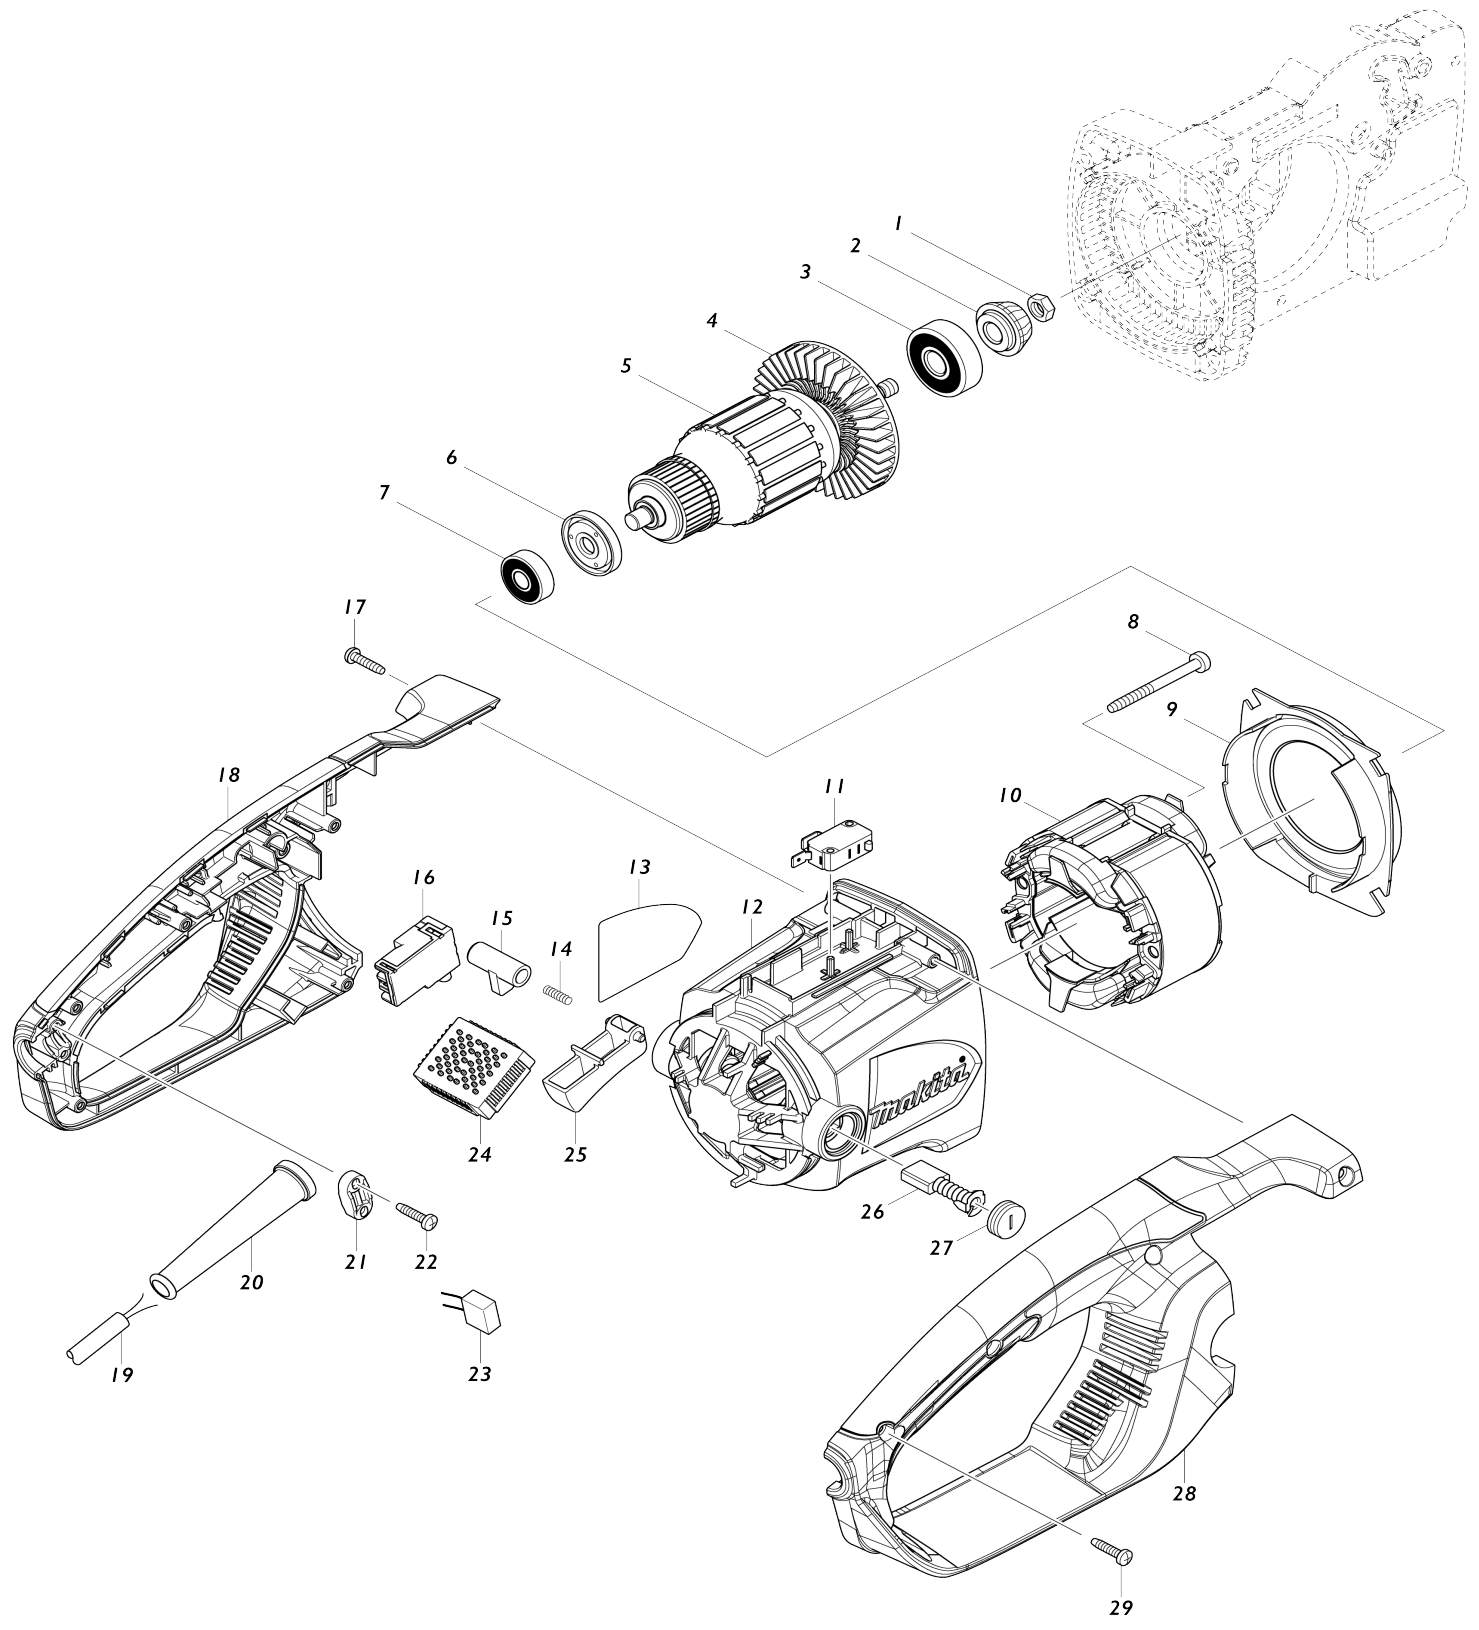

Model No. UC3551A ELECTRIC CHAIN SAW 350MM

Model No. UC3551A ELECTRIC CHAIN SAW 350MM

Model No.UC3551A ELECTRIC CHAIN SAW 350MM

Item No.	Parts No.	Description	Interchangability	Q'ty	New/Old	Note1	Note2
001	931403-6	HEX. NUT M8		1			
002	227626-5	SPIRAL BEVEL GEAR 12		1			
003	211111-8	BALL BEARING 6301LLB		1			
004	240003-4	FAN 80		1			
005	517904-4	ARMATURE ASS'Y 240V		1			
D10		INC. 3,4,6,7					
006	681666-1	INSULATION WASHER		1			
007	210084-2	BALL BEARING 629ZZ		1			
008	266095-5	TAPPING SCREW 5X55		2			
009	419410-4	BAFFLE PLATE		1			
010	636394-3	FIELD 240V		1	*		
010-1	520156-8	FIELD ASS'Y 240V	<	1			
C10	654020-2	RING TERMINAL		2			
C20	654501-6	CONNECTOR P-1.25		2			
C30	654207-6	RECEPTACLE		1			
011	650577-1	SWITCH SD-006-BB2AA-AA		1			
012	142348-5	MOTOR HOUSING COMPLETE		1			
C10	643653-8	BRUSH HOLDER 6.5-13.5		2	*		
C11	643536-2	BRUSH HOLDER 6.5X13.5	<	2			
013	815F99-6	UC3551A NAME PLATE		1			
014	233173-6	COMPRESSION SPRING 4		1			
015	416178-3	LOCK-OFF BUTTON		1	*		
015-1	413B17-0	LOCK OFF BUTTON	<	1			
016	650717-1	SWITCH TGC30B		1			
017	265995-6	TAPPING SCREW 4X18		1			
018	187901-0	HANDLE SET		1			
C10	802G51-9	CAUTION LABEL		1			
D10		INC. 28					
019	665883-1	POWER SUPPLY CORD 1.0-2-5.0		1	*		
019-1	665894-6	POWER SUPPLY CORD 1.0-2-0.5	X	1			
020	682540-6	CORD GUARD 9.3-90		1			
021	687124-5	STRAIN RELIEF		1			
022	265995-6	TAPPING SCREW 4X18		2			
023	645105-5	NOISE SUPPRESSOR		1			
024	631719-6	CONTROLLER		1	*		
024-1	620M13-9	CONTROLLER	<	1			
025	419411-2	SWITCH LEVER		1			
026	181044-0	CARBON BRUSH CB-153		1			
027	643650-4	BRUSH HOLDER CAP 6.5-13.5		2	*		
027-1	643650-4	BRUSH HOLDER CAP 6.5-13.5	O	2			
028	187901-0	HANDLE SET		1			
C10	802G51-9	CAUTION LABEL		1			
D10		INC. 18					
029	265995-6	TAPPING SCREW 4X18		6			
030	142282-9	TANK CAP COMPLETE		1			
031	454822-4	GEAR HOUSING COVER		1			
032	421959-2	SPONGE SEAL		1			