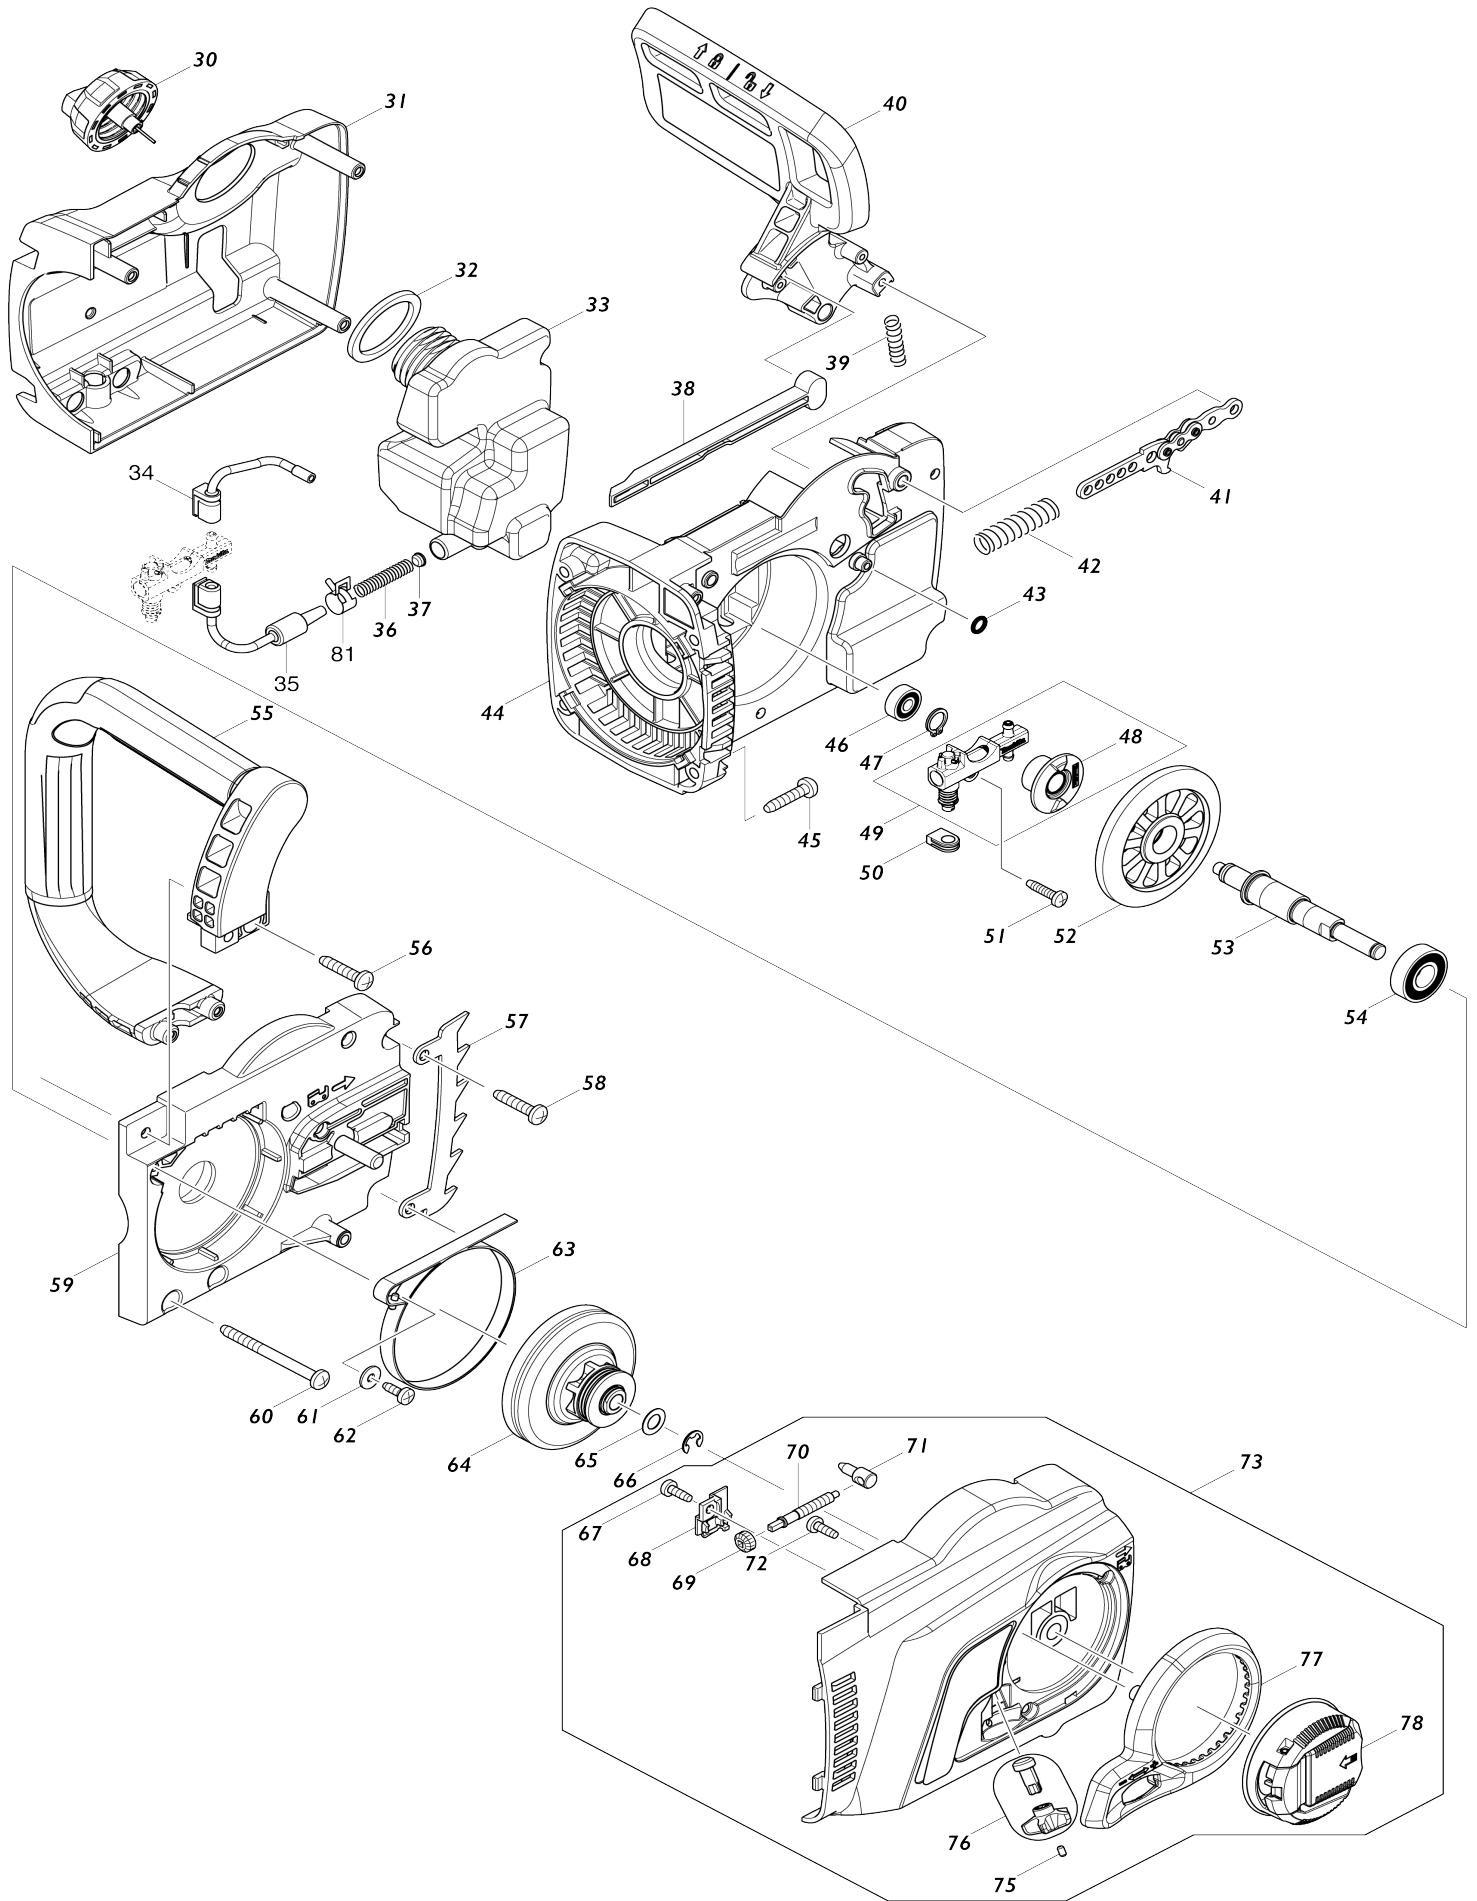

Model No. UC3551A ELECTRIC CHAIN SAW 350MM

Model No. UC3551A ELECTRIC CHAIN SAW 350MM

Model No.UC3551A ELECTRIC CHAIN SAW 350MM

Item No.	Parts No.	Description	Interchangability	Q'ty	New/Old	Note1	Note2
001	931403-6	HEX. NUT M8		1			
002	227626-5	SPIRAL BEVEL GEAR 12		1			
003	211111-8	BALL BEARING 6301LLB		1			
004	240003-4	FAN 80		1			
005	517904-4	ARMATURE ASS'Y 240V		1			
D10		INC. 3,4,6,7					
006	681666-1	INSULATION WASHER		1			
007	210084-2	BALL BEARING 629ZZ		1			
008	266095-5	TAPPING SCREW 5X55		2			
009	419410-4	BAFFLE PLATE		1			
010	636394-3	FIELD 240V		1	*		
010-1	520156-8	FIELD ASS'Y 240V	<	1			
C10	654020-2	RING TERMINAL		2			
C20	654501-6	CONNECTOR P-1.25		2			
C30	654207-6	RECEPTACLE		1			
011	650577-1	SWITCH SD-006-BB2AA-AA		1			
012	142348-5	MOTOR HOUSING COMPLETE		1			
C10	643653-8	BRUSH HOLDER 6.5-13.5		2	*		
C11	643536-2	BRUSH HOLDER 6.5X13.5	<	2			
013	815F99-6	UC3551A NAME PLATE		1			
014	233173-6	COMPRESSION SPRING 4		1			
015	416178-3	LOCK-OFF BUTTON		1	*		
015-1	413B17-0	LOCK OFF BUTTON	<	1			
016	650717-1	SWITCH TGC30B		1			
017	265995-6	TAPPING SCREW 4X18		1			
018	187901-0	HANDLE SET		1			
C10	802G51-9	CAUTION LABEL		1			
D10		INC. 28					
019	665883-1	POWER SUPPLY CORD 1.0-2-5.0		1	*		
019-1	665894-6	POWER SUPPLY CORD 1.0-2-0.5	X	1			
020	682540-6	CORD GUARD 9.3-90		1			
021	687124-5	STRAIN RELIEF		1			
022	265995-6	TAPPING SCREW 4X18		2			
023	645105-5	NOISE SUPPRESSOR		1			
024	631719-6	CONTROLLER		1	*		
024-1	620M13-9	CONTROLLER	<	1			
025	419411-2	SWITCH LEVER		1			
026	181044-0	CARBON BRUSH CB-153		1			
027	643650-4	BRUSH HOLDER CAP 6.5-13.5		2	*		
027-1	643650-4	BRUSH HOLDER CAP 6.5-13.5	O	2			
028	187901-0	HANDLE SET		1			
C10	802G51-9	CAUTION LABEL		1			
D10		INC. 18					
029	265995-6	TAPPING SCREW 4X18		6			
030	142282-9	TANK CAP COMPLETE		1			
031	454822-4	GEAR HOUSING COVER		1			
032	421959-2	SPONGE SEAL		1			